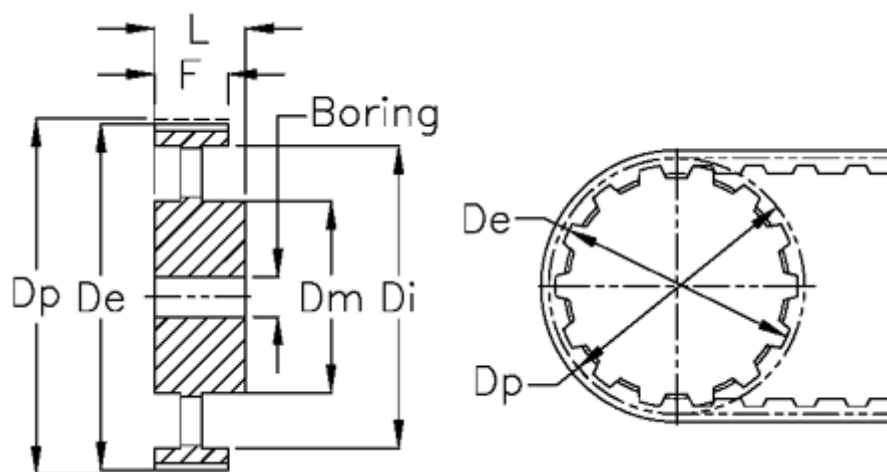

Data Sheet

Article number: 604144090020

Description: Timing belt pulley with hub
HTD 90 8M 20

Measures

Bore	= 15	Type	= 8M
De	= 227.81	Weight	= 4.2
Di	= 204	Width	= 20
Dm	= 90		
Dp	= 229.18		
F	= 28		
L	= 38		
Tooth number	= 90		